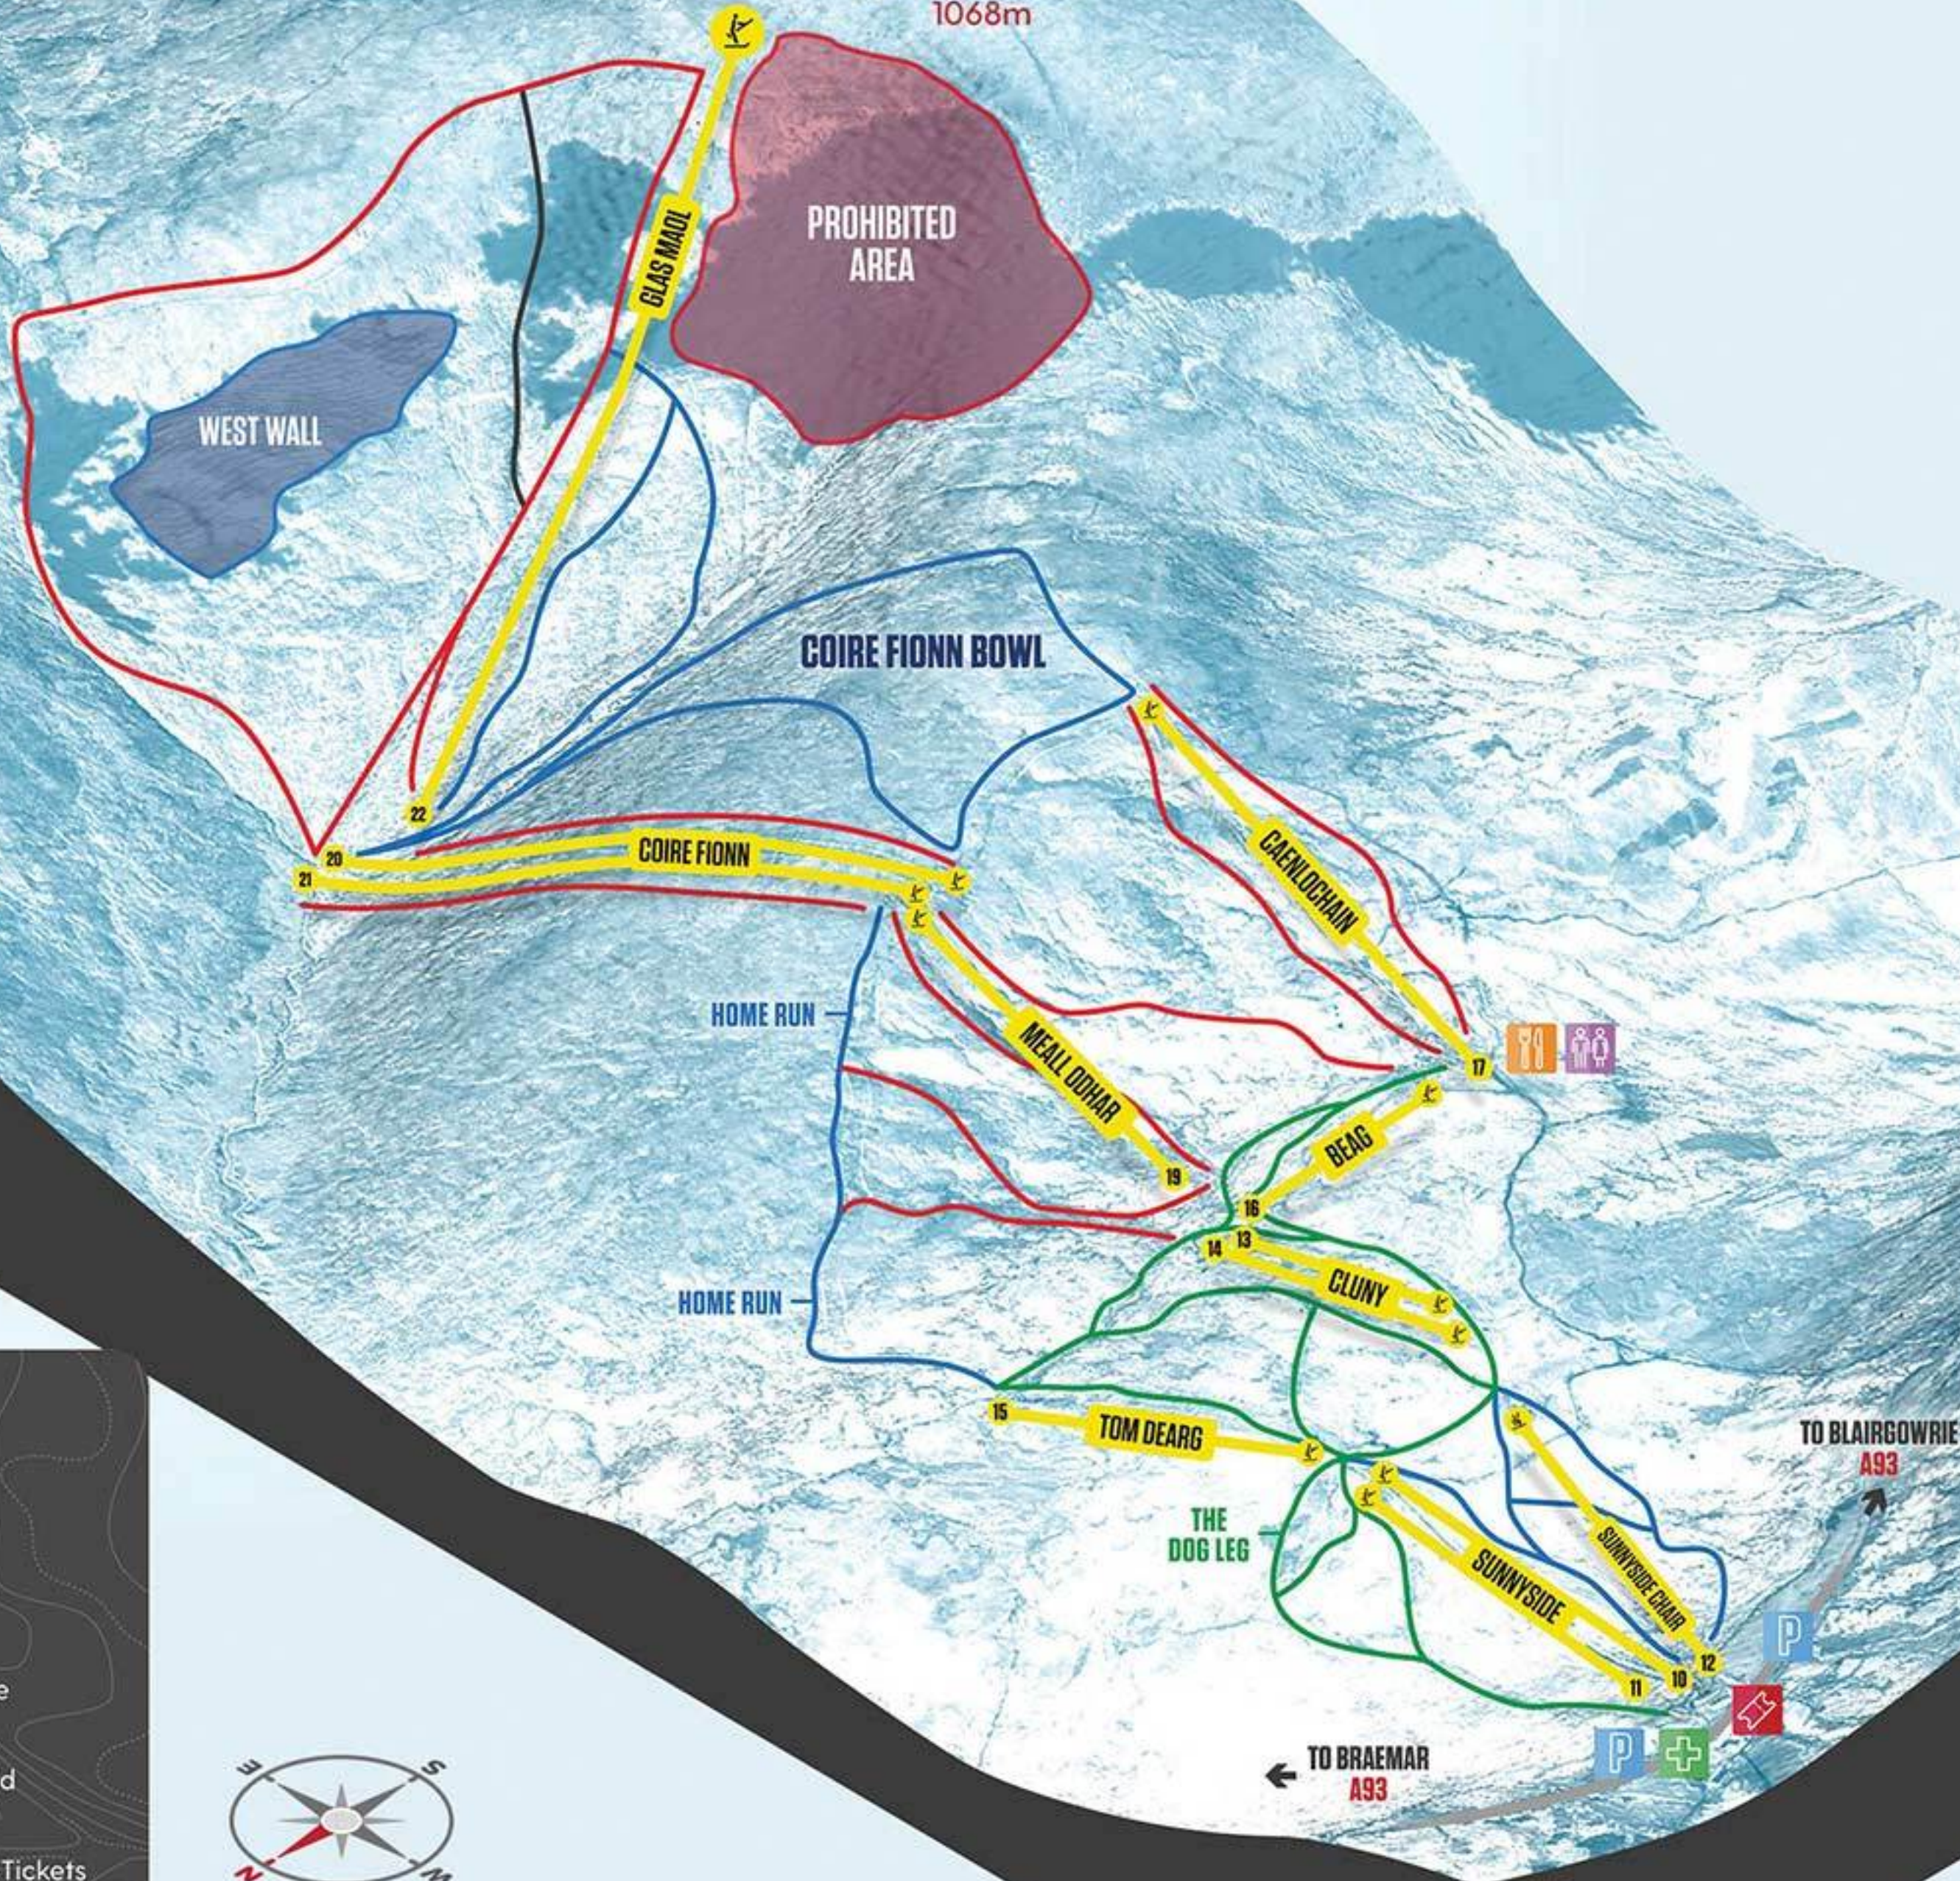

**GLAS MAOL**  
1068m

**MAP KEY**

-  Very Difficult
-  Difficult
-  Intermediate
-  Easy
-  Lifts
-  Meall Odhar Cafe
-  Toilets
-  Ski Patrol/First Aid
-  Parking
-  Ski/Board Hire & Tickets