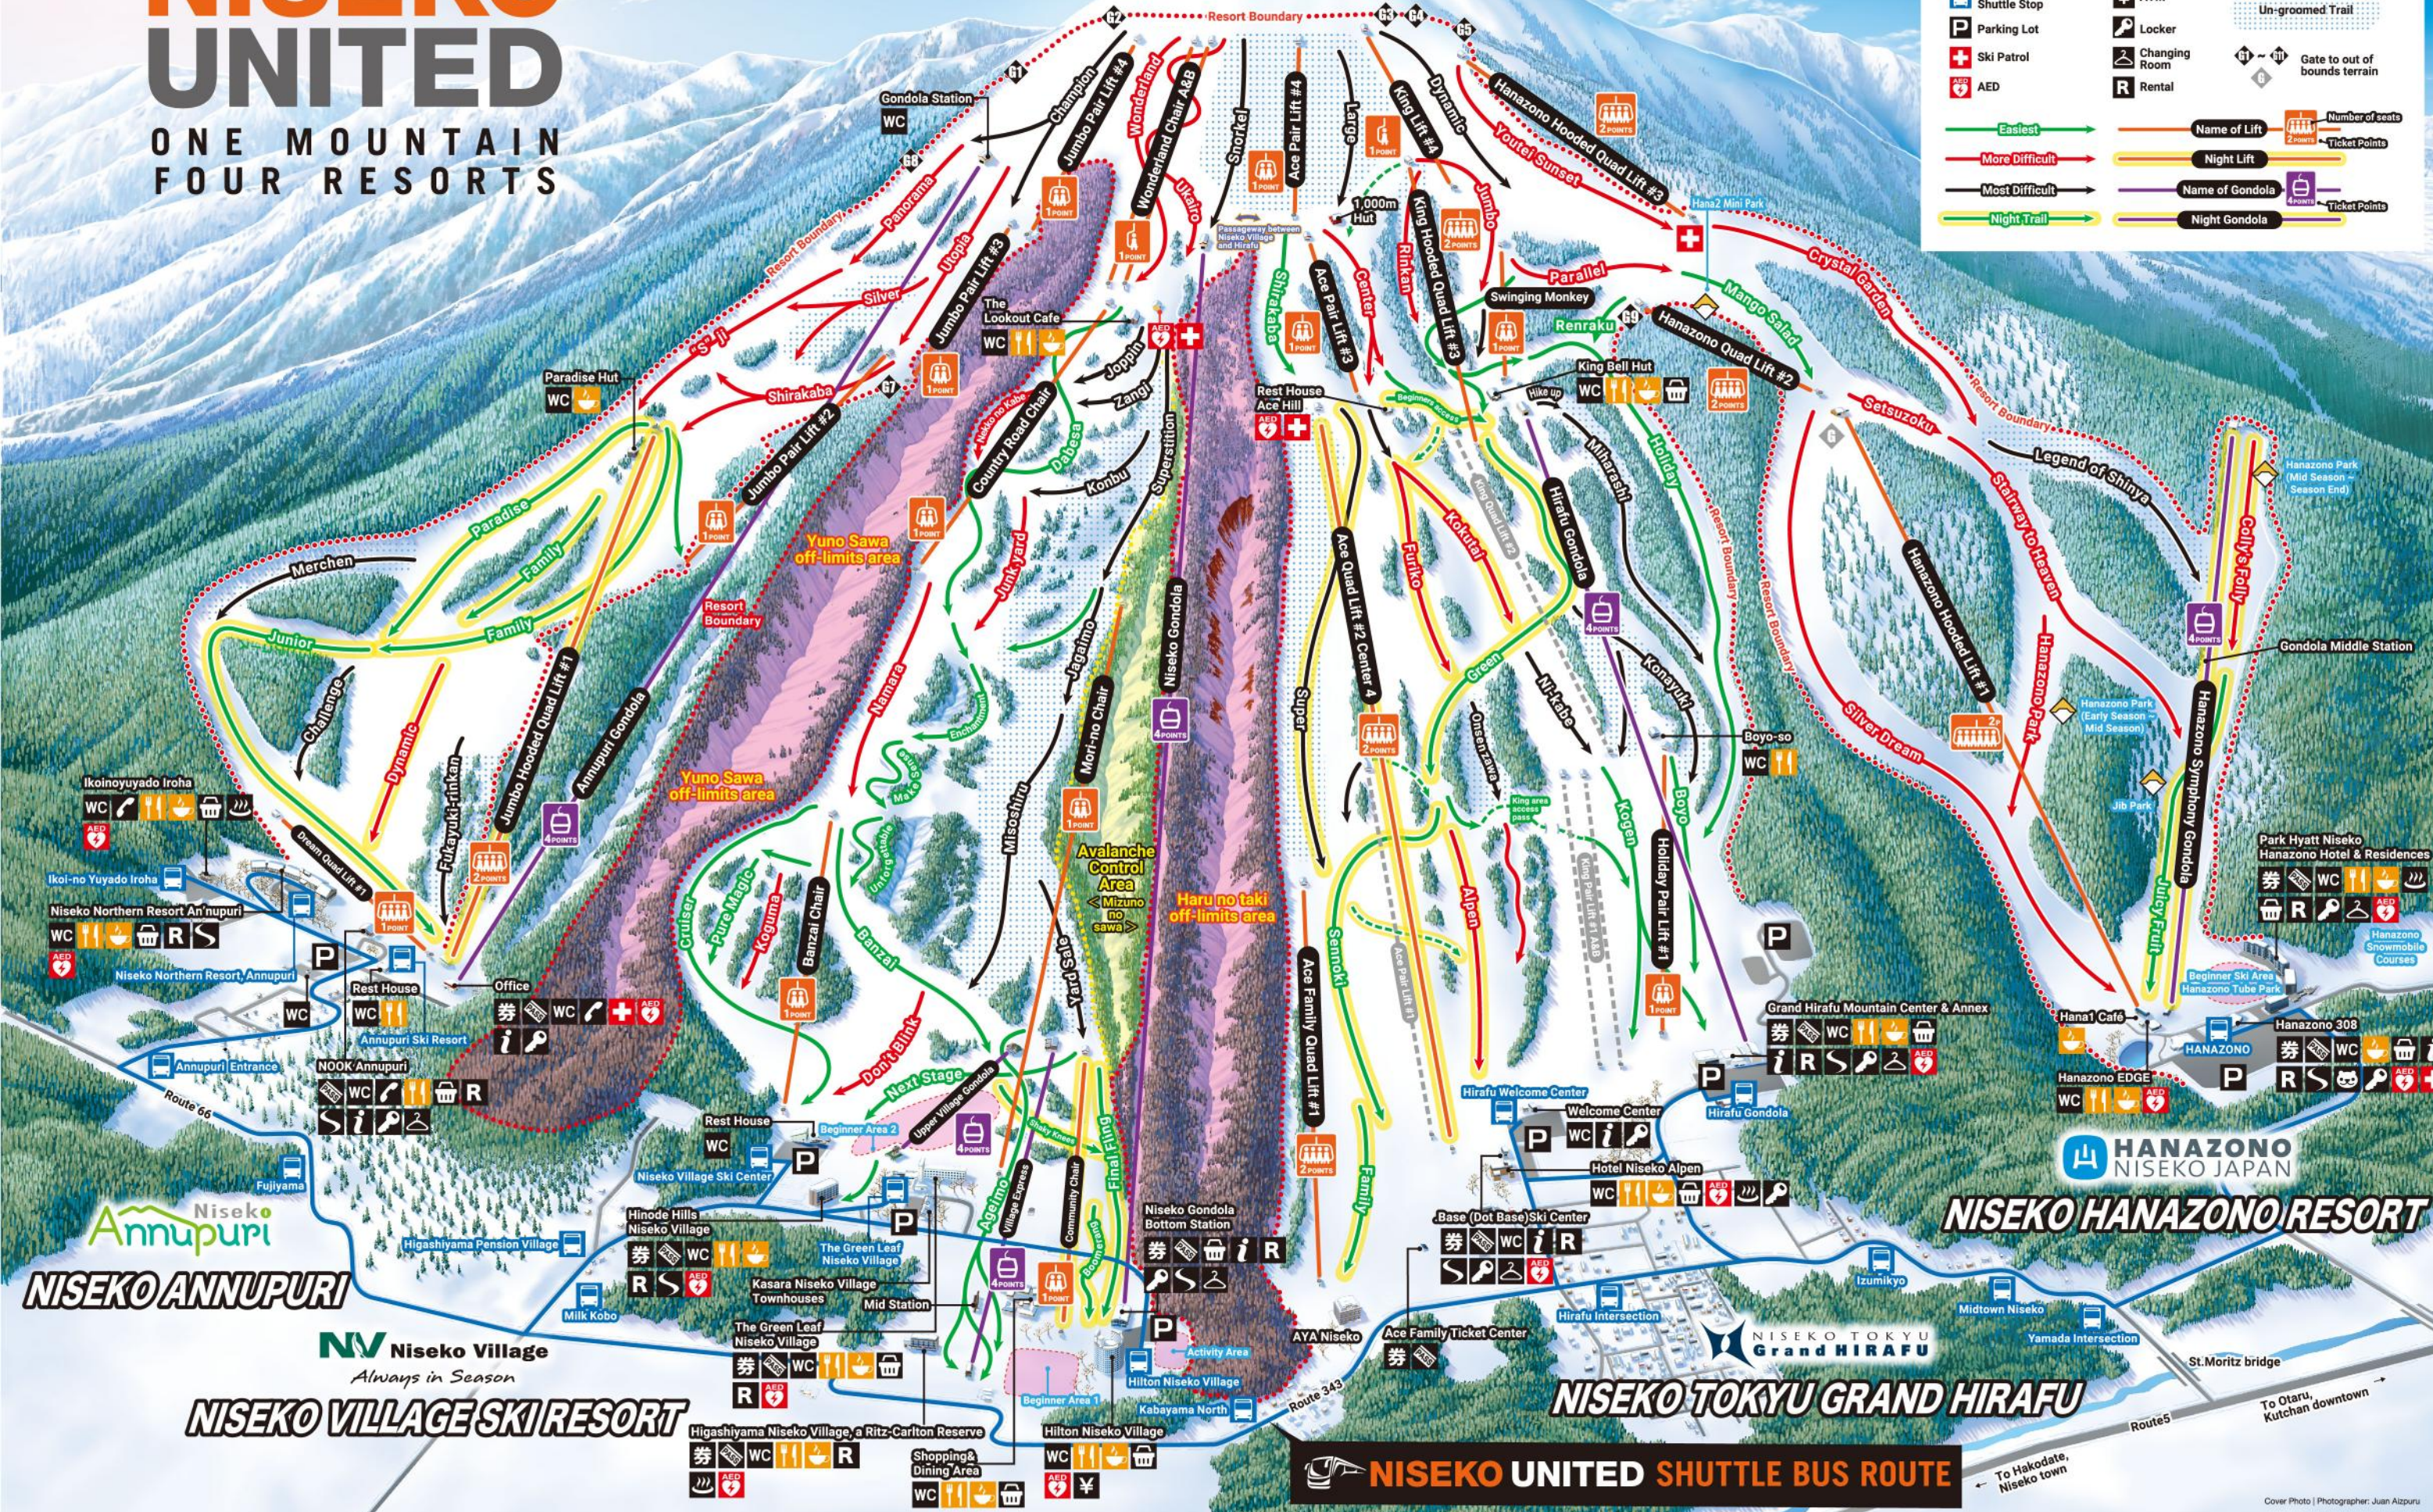

NISEKO UNITED

ONE MOUNTAIN
FOUR RESORTS

▲ Mt.Niseko Annupuri Elevation 1,308m

		Number of seats
		Ticket Points
		Ticket Points

NISEKO ANNUPURI

NV Niseko Village
Always in Season

NISEKO VILLAGE SKI RESORT

NISEKO TOKYU GRAND HIRAFU

HANAZONO NISEKO JAPAN
NISEKO HANAZONO RESORT

NISEKO UNITED SHUTTLE BUS ROUTE

Cover Photo | Photographer: Juan Alzpur