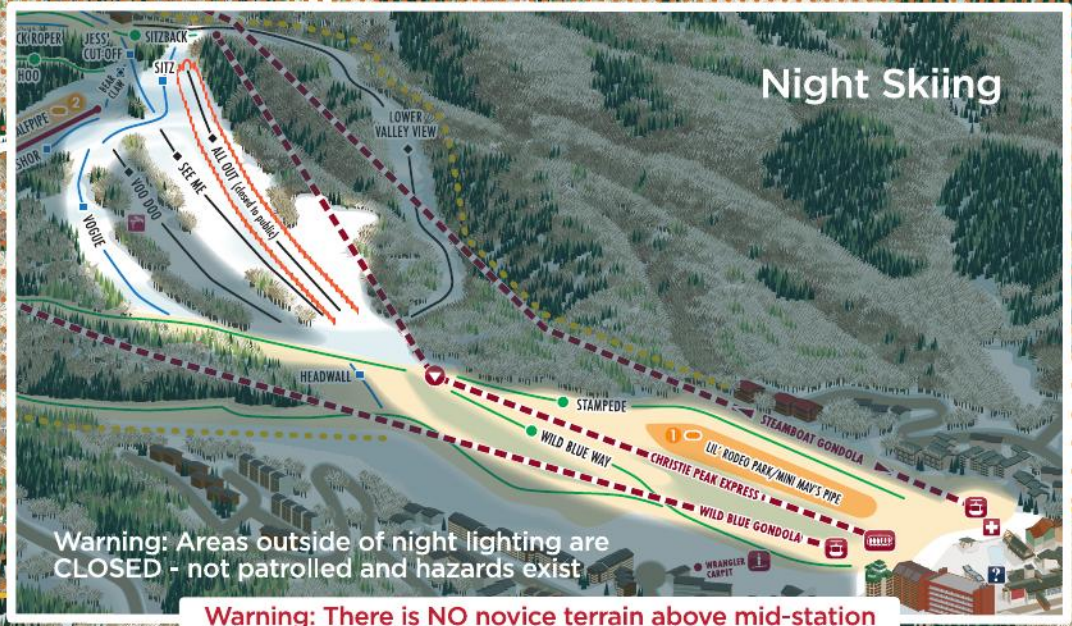

🚪 LOCKERS/BASKET CHECK 🅅 PARKING 🍽️ RESTAURANT 🚻 RESTROOM 🛍️ RETAIL/ACCESSORIES 🚏 SHUTTLE 🚑 SKI PATROL 🏠 SNOWSPORTS MEETING AREA 💧 WATER FILL STATION ❓ WELCOME CENTER	THUNDERHEAD LODGE TOP OF STEAMBOAT GONDOLA 🍽️ THUNDERHEAD FOOD COURT/DECK 🍽️ HAZIE'S RESTAURANT 🍽️ WESTERN BBQ (PM ONLY) 🚑 STOKER 🛍️ SNOWSPORTS SHOP 🚰 THUNDERHEAD EXPRESS	RENDEZVOUS LODGE 🍽️ RENDEZVOUS FOOD COURT/DECK 🍽️ RAGNAR'S RESTAURANT 🛍️ RENDEZVOUS SHOP	STEAMBOAT SQUARE BASE AREA 🍽️ COCA-COLA SNOW BEACH 🍽️ GIGGLE GULCH CANDY 🍽️ GNARLY CHARLY'S 🍽️ ROUTTIE'S BBQ 🏊 SKETEER'S RINK 🎓 SNOWSPORTS SCHOOL 🏠 STEAMBOAT SPORTS 🍽️ T&T GRILL 🍽️ TIMBER & TORCH 🚰 WELCOME CENTER	🚑 SKI PATROL EMERGENCY PHONE 970.871.5911 OR CALL 911 EMERGENCY MESSAGE BOARDS: Located at the top of every lift. SNOW IMMERSION MESSAGE: Snow immersion conditions can be present throughout the entire season and can lead to serious injury or death. Please be aware of the recommended safety protocols; 1) Do Not Ski Alone - Remain in eyesight and earshot of partner at all times. 2) Avoid Tree Wells - Stay away from the bases of Evergreen trees. Please visit Steamboat.com/Safety for more detailed information so you can enjoy the mountain safely.

All facilities are ADA accessible. Visit Steamboat.com/ADA
This map is an artistic representation and may not accurately reflect the contours or dimensions of the resort or its specific areas.