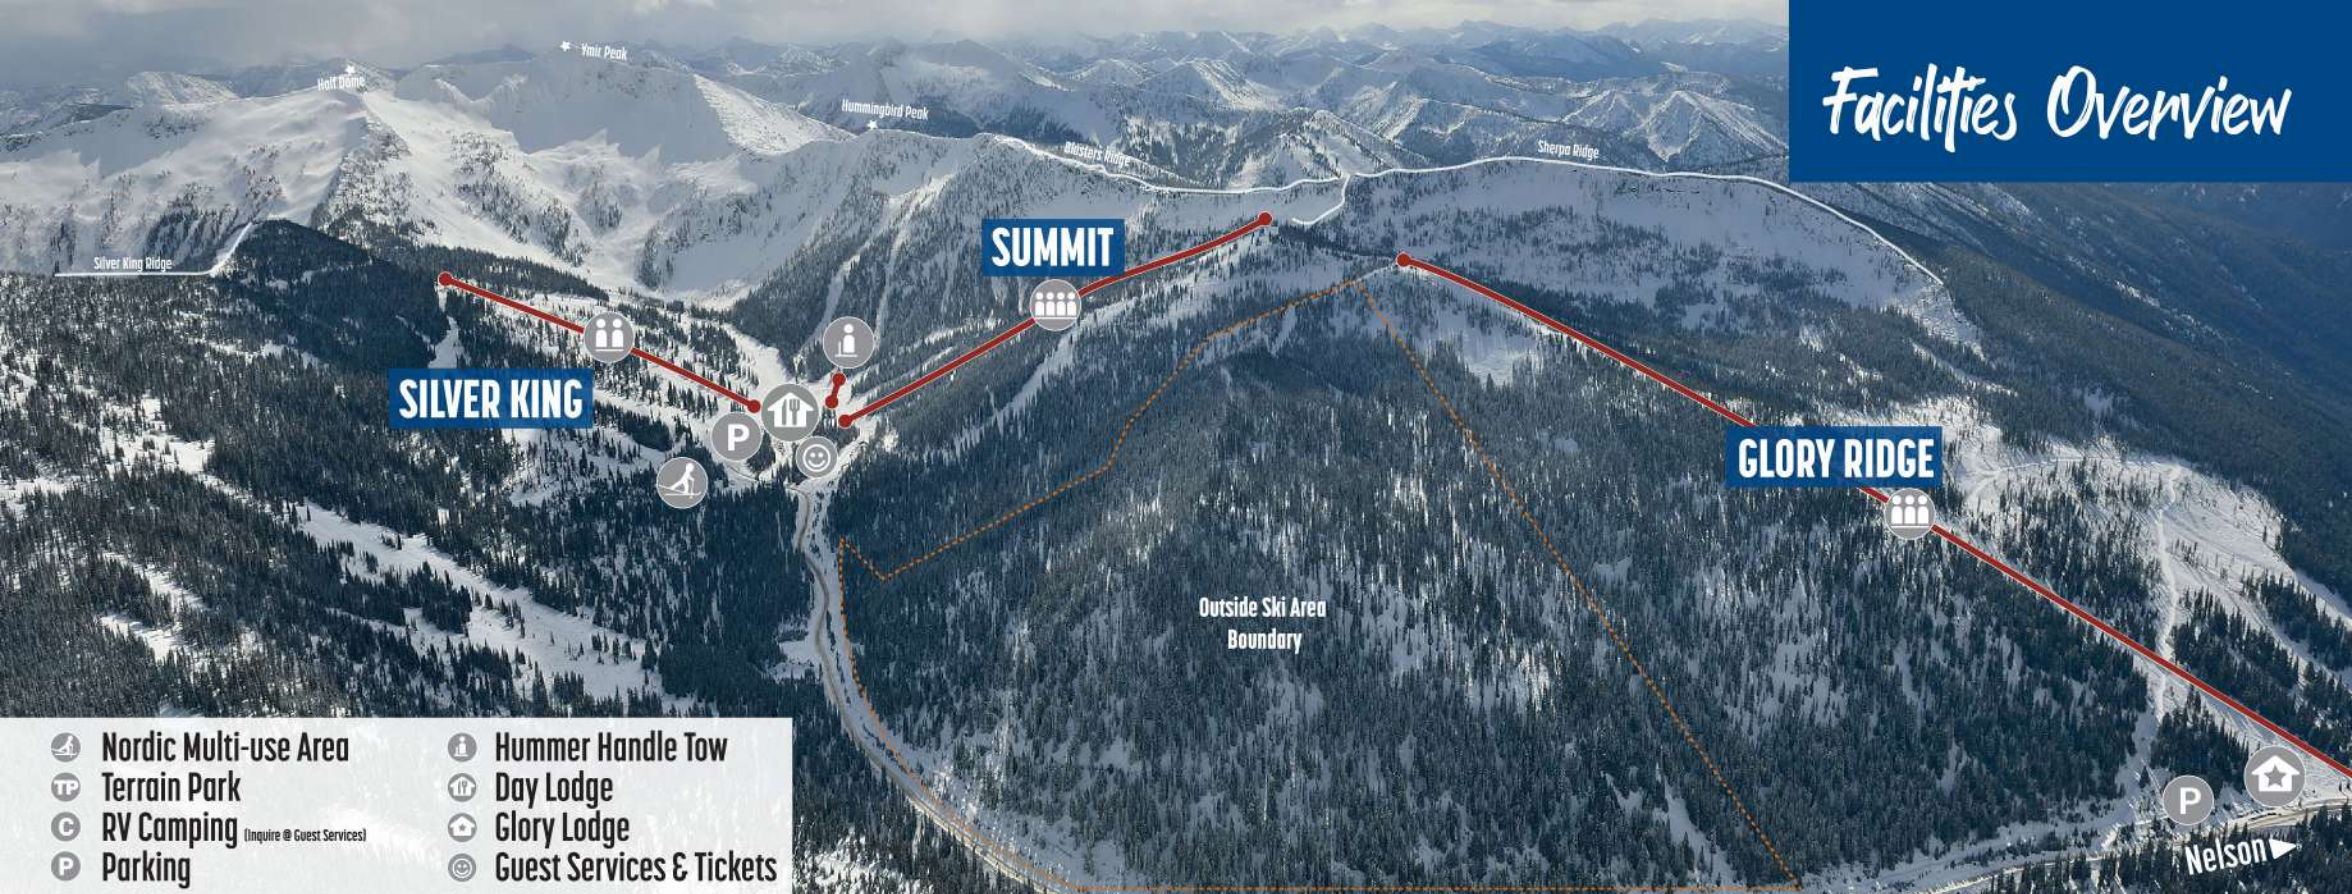

Facilities Overview

- Nordic Multi-use Area
- Terrain Park
- RV Camping (Inquire @ Guest Services)
- Parking
- Hummer Handle Tow
- Day Lodge
- Glory Lodge
- Guest Services & Tickets

Silver King

- **Beginner**
 - Silver King Ski Way
 - Quartz Ski Way
 - Kootenay Flats
 - Upper Concentrator
 - Little Mucker
 - Yankee Girl
 - Crystal Ski Way
 - Sluice Box
 - **Intermediate**
 - Sluice Box
 - Canadian Belle
 - Huckleberry Trail
 - Jackpat
 - Silver Ledge
 - Racers Line
 - Yankee Girl
 - ◆ **Advanced**
 - Nugget
 - Tramline
 - Concentrator Trees
 - Lower Concentrator
 - Kootenay Belle
 - Rockers
- Beginner
 - Intermediate
 - ◆ Advanced
 - ◆ Expert
 - First Aid
 - Terrain Access Gate
 - Avalanche Closure Line
 - Ski Area Boundary
 - Permanent Avalanche Closure Area
 - Extra Slow / Merge Area
 - Lodge

- **Beginner**
 - Hummer
 - **Intermediate**
 - Joker
 - Motherlode
 - Sleeper Ski Way
 - Paydirt
 - Bonanza
 - Gold Pan
 - Summit Ski Way
 - Backside Ski Out
 - ◆ **Advanced**
 - Catch Basin
 - C Shaft
 - B Shaft
 - A Shaft
 - Enchanted Forest
 - Catch Basin Ski Way
- High Grade
 - Powder Keg Bowl
 - Galena
 - Quicksilver Glades
 - Blast
 - Sleeper
 - Stanger Steeps
 - Blast Ski Way
 - Ignitor
 - Diamond Drill
 - Dynamite
 - Glory Basin
 - Summit Chair Ski Way
 - Parking Lot Ski Way
- ◆ **Expert**
 - Terra Ratta
 - Diamond Glades
 - Sproulers
 - Kuba's Corners

Summit

- **Intermediate**
 - Summit Ski Way
 - Tailings
 - Claim Jumper
 - Morning Glory
 - Ramble On
 - Backside Ski Way
 - Leave Some
 - Take Some
 - Backside Ski Out
 - Nickel & Dime
 - Goldigger
 - Silverline
 - Buckshot
 - ◆ **Advanced**
 - Bound For Glory
 - Det Cord
- Fuse
 - Single Malt
 - Back Burner
 - Jack Leg
 - Trash Traverse
 - Faceplant
 - Trash Glades
 - Jack Leg Glades
 - Lower Jack Leg Glades
 - Ramble On Glades
 - Old Growth Glades
 - Copper Corner
- ◆ **Expert**
 - Backside Bowl
 - Giddy Up Gully
 - Backside
 - Knee Deep Glades
 - Brake Line