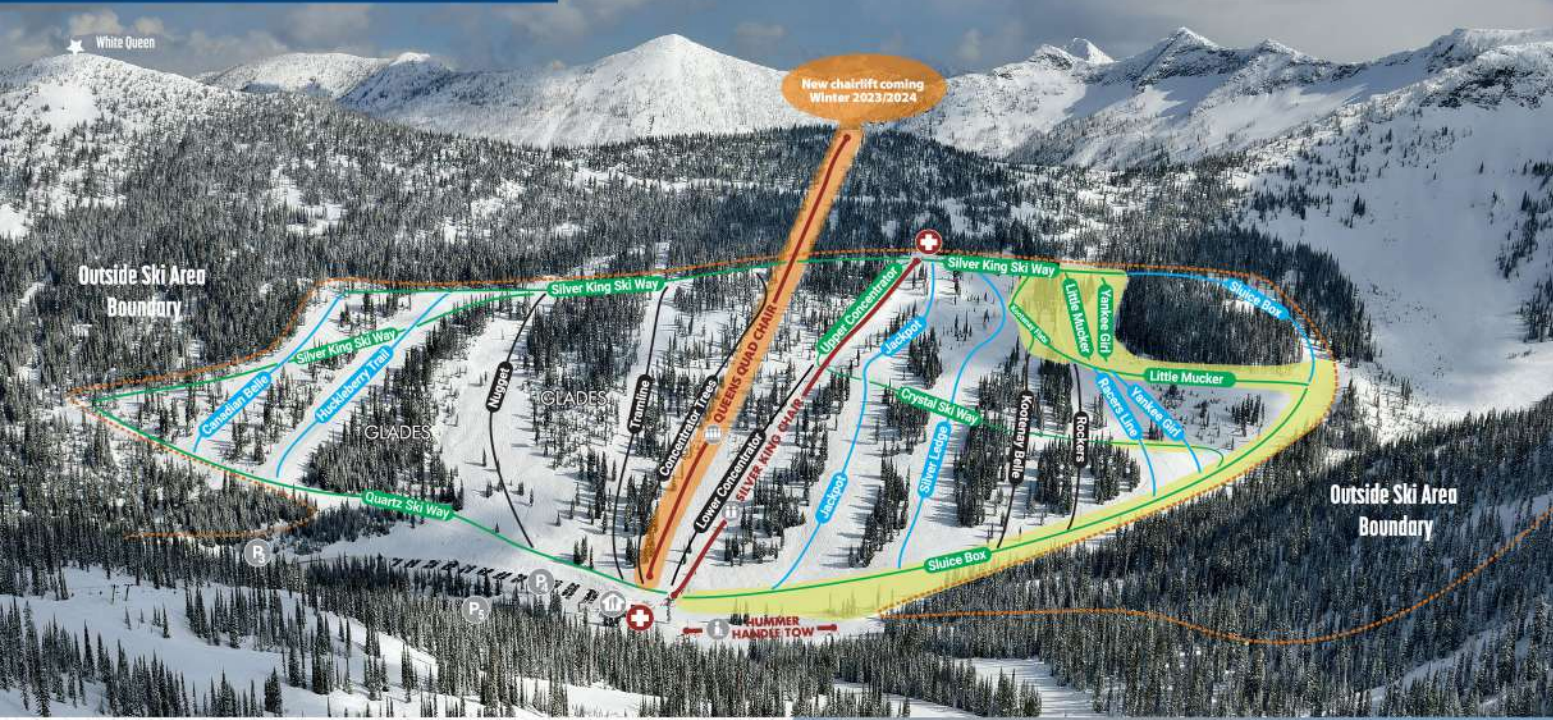

Facilities Overview

- Nordic Multi-use Area
- Terrain Park
- RV Camping (Inquire @ Guest Services)
- Parking
- Hummer Handle Tow
- Day Lodge
- Glory Lodge
- Guest Services & Tickets

Silver King

- **Beginner**
 - Silver King Ski Way
 - Quartz Ski Way
 - Kootenay Flats
 - Upper Concentrator
 - Little Mucker
 - Yankee Girl
 - Crystal Ski Way
 - Sluice Box
 - **Intermediate**
 - Sluice Box
 - Canadian Belle
 - Huckleberry Trail
 - Jackpat
 - Silver Ledge
 - Racers Line
 - Yankee Girl
 - ◆ **Advanced**
 - Nugget
 - Tramline
 - Concentrator Trees
 - Lower Concentrator
 - Kootenay Belle
 - Rockers
- Beginner
 - Intermediate
 - ◆ Advanced
 - ◆ Expert
 - First Aid
 - Terrain Access Gate
 - Avalanche Closure Line
 - Ski Area Boundary
 - Permanent Avalanche Closure Area
 - Extra Slow / Merge Area
 - Lodge

- **Beginner**
 - Hummer
 - **Intermediate**
 - Joker
 - Motherlode
 - Sleeper Ski Way
 - Paydirt
 - Bonanza
 - Gold Pan
 - Summit Ski Way
 - Backside Ski Out
 - ◆ **Advanced**
 - Catch Basin
 - C Shaft
 - B Shaft
 - A Shaft
 - Enchanted Forest
 - Catch Basin Ski Way
- High Grade
 - Powder Keg Bowl
 - Galena
 - Quicksilver Glades
 - Blast
 - Sleeper
 - Stanger Steeps
 - Blast Ski Way
 - Ignitor
 - Diamond Drill
 - Dynamite
 - Glory Basin
 - Summit Chair Ski Way
 - Parking Lot Ski Way
- ◆ **Expert**
 - Terra Ratta
 - Diamond Glades
 - Sproulers
 - Kuba's Corners

Summit

- **Intermediate**
 - Summit Ski Way
 - Tailings
 - Claim Jumper
 - Morning Glory
 - Ramble On
 - Backside Ski Way
 - Leave Some
 - Take Some
 - Backside Ski Out
 - Nickel & Dime
 - Goldigger
 - Silverline
 - Buckshot
 - ◆ **Advanced**
 - Bound For Glory
 - Det Cord
- Fuse
 - Single Malt
 - Back Burner
 - Jack Leg
 - Trash Traverse
 - Faceplant
 - Trash Glades
 - Jack Leg Glades
 - Lower Jack Leg Glades
 - Ramble On Glades
 - Old Growth Glades
 - Copper Corner
- ◆ **Expert**
 - Backside Bowl
 - Giddy Up Gully
 - Backside
 - Knee Deep Glades
 - Brake Line