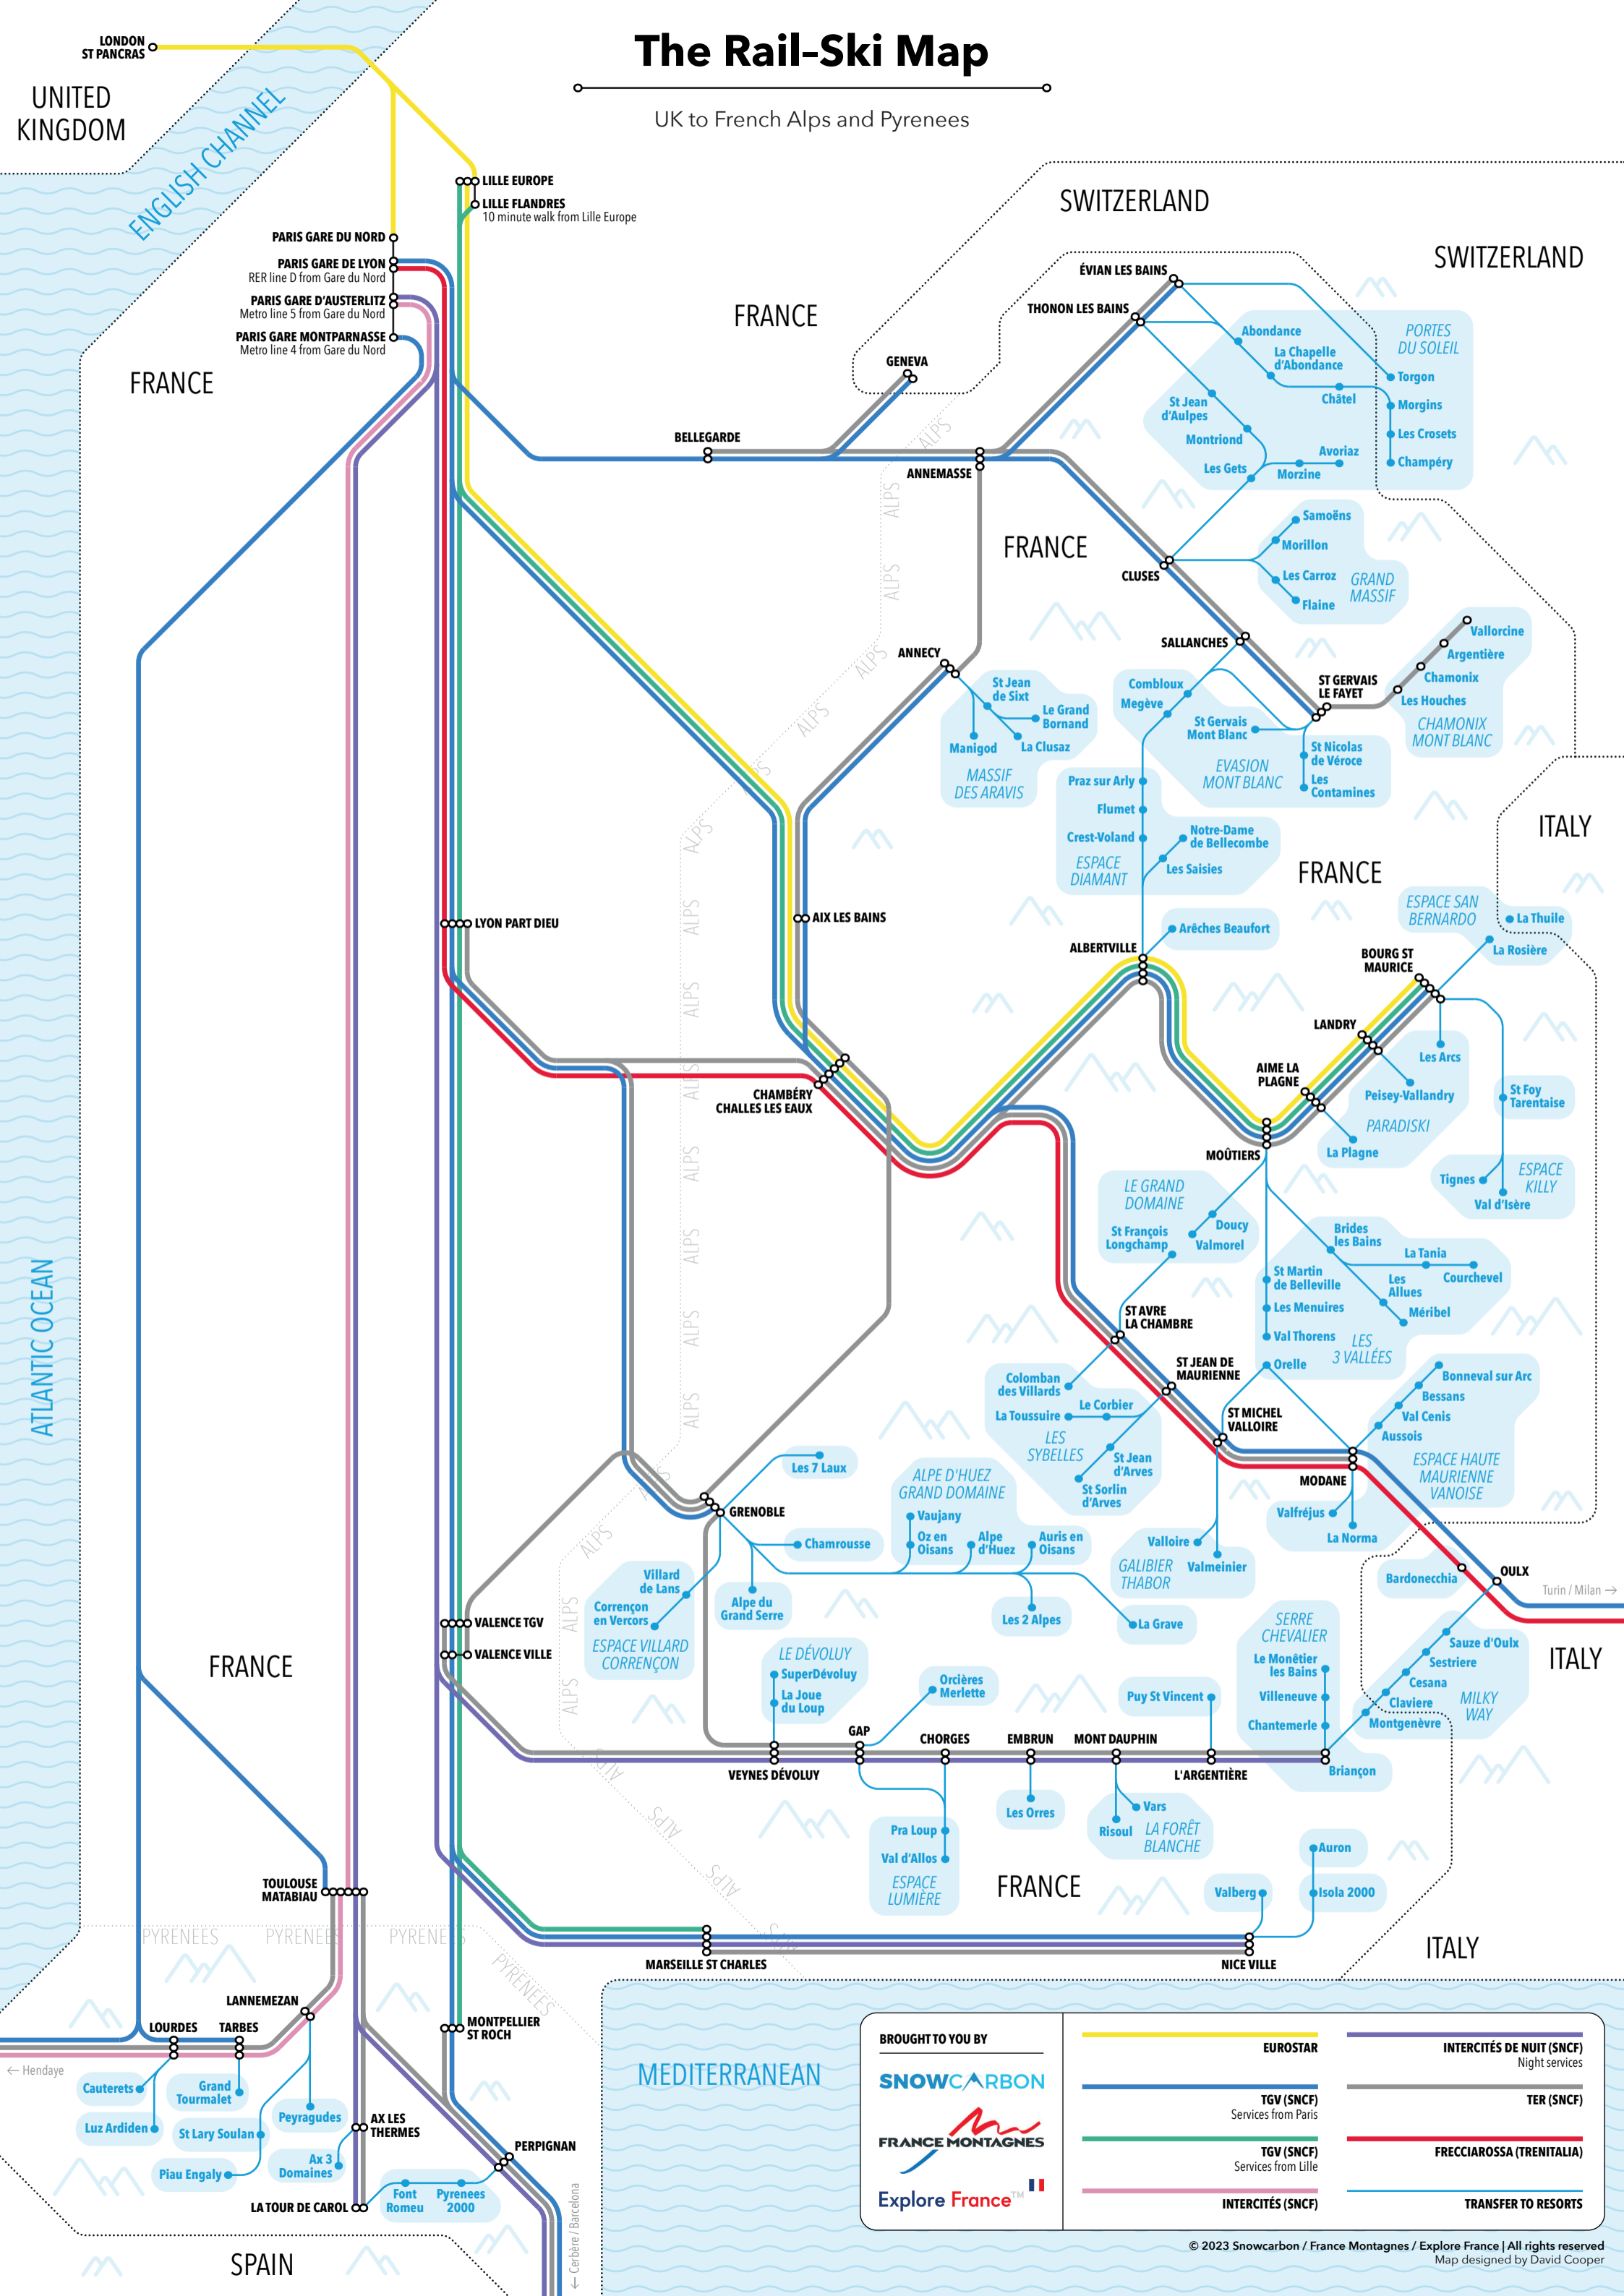

# The Rail-Ski Map

UK to French Alps and Pyrenees

**BROUGHT TO YOU BY**

**SNOWCARBON**

**FRANCE MONTAGNES**

**Explore France™**

<b>EUROSTAR</b>	<b>INTERCITÉS DE NUIT (SNCF)</b> Night services
<b>TGV (SNCF)</b> Services from Paris	<b>TER (SNCF)</b>
<b>TGV (SNCF)</b> Services from Lille	<b>FRECCIAROSSA (TRENITALIA)</b>
<b>INTERCITÉS (SNCF)</b>	<b>TRANSFER TO RESORTS</b>